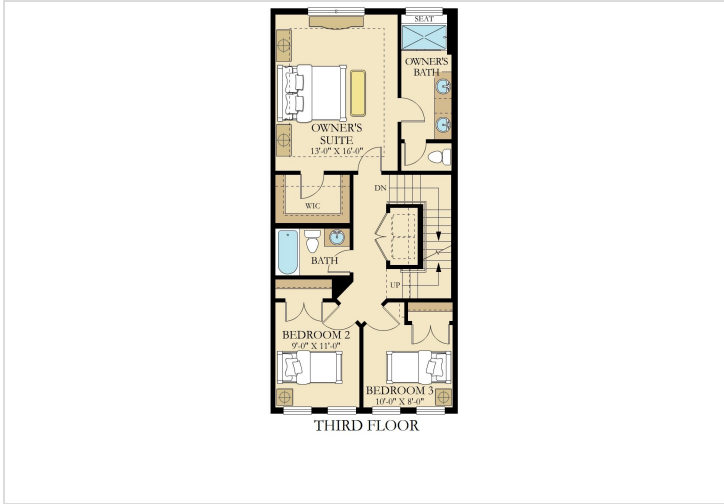

32 Bleeker Place
Gaithersburg, MD 20878

LENNAR®

Powered by [newhomesguide.com](https://www.newhomesguide.com)

Townhome

\$840,290

3 Beds | 2 Baths | 4 Levels | 2 Garage | 2,679 Sq Ft

Floorplans

Floorplans

OPTIONAL
REAR KITCHEN
W/ GOURMET
KITCHEN

OPTIONAL BEDROOM 4/BATH