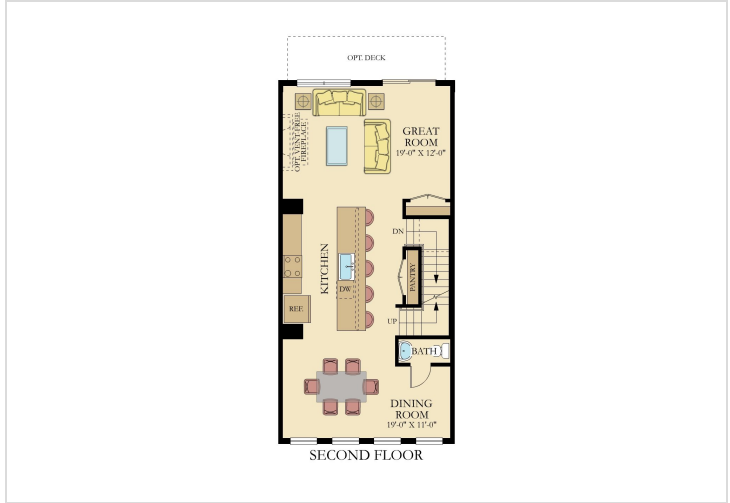

32 Bleeker Place
Gaithersburg, MD 20878

LENNAR®

Powered by [newhomesguide.com](https://www.newhomesguide.com)

Townhome

\$840,290

3 Beds | 2 Baths | 4 Levels | 2 Garage | 2,679 Sq Ft

Floorplans

Floorplans

OPTIONAL
REAR KITCHEN
W/ GOURMET
KITCHEN

OPTIONAL BEDROOM 4/BATH