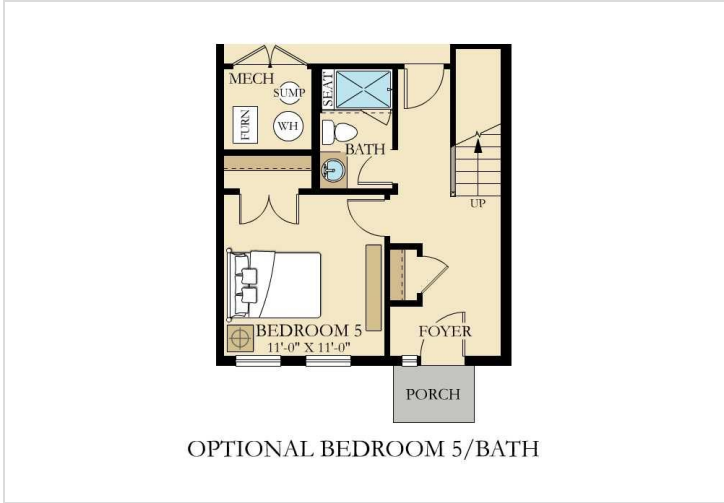

32 Bleeker Place
Gaithersburg, MD 20878

LENNAR®

Powered by [newhomesguide.com](https://www.newhomesguide.com)

Townhome

\$840,290

3 Beds | 2 Baths | 4 Levels | 2 Garage | 2,679 Sq Ft

Floorplans

Floorplans

OPTIONAL
REAR KITCHEN
W/ GOURMET
KITCHEN

OPTIONAL BEDROOM 4/BATH