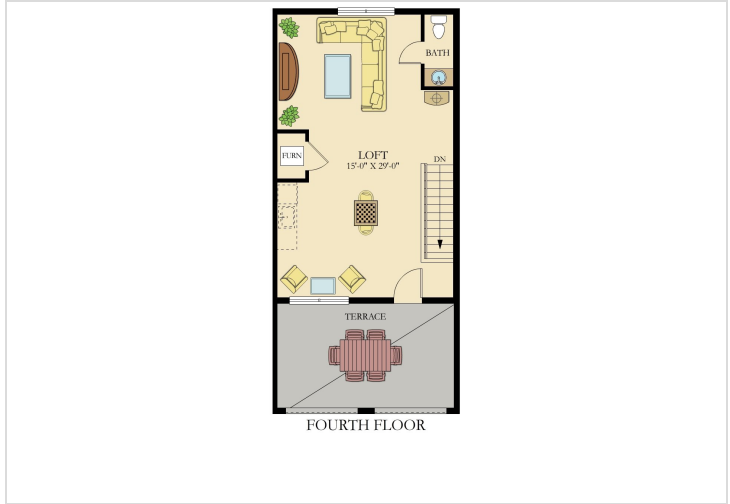

32 Bleeker Place
Gaithersburg, MD 20878

LENNAR®

Powered by [newhomesguide.com](https://www.newhomesguide.com)

Townhome

\$840,290

3 Beds | 2 Baths | 4 Levels | 2 Garage | 2,679 Sq Ft

Floorplans

Floorplans

OPTIONAL
REAR KITCHEN
W/ GOURMET
KITCHEN

OPTIONAL BEDROOM 4/BATH