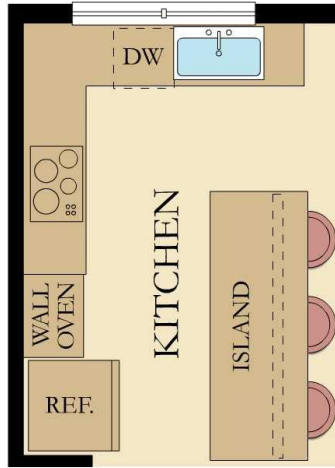

32 Bleeker Place
Gaithersburg, MD 20878

LENNAR®

Powered by [newhomesguide.com](https://www.newhomesguide.com)

Townhome

\$840,290

3 Beds | 2 Baths | 4 Levels | 2 Garage | 2,679 Sq Ft

Floorplans

Floorplans

OPTIONAL
REAR KITCHEN
W/ GOURMET
KITCHEN

OPTIONAL BEDROOM 4/BATH