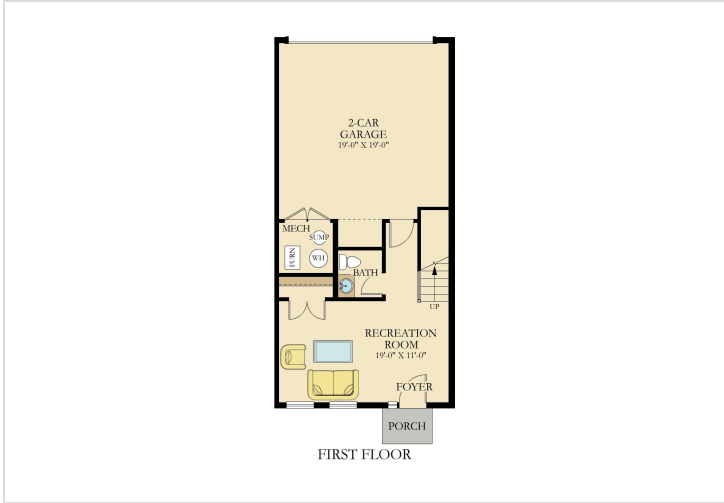

32 Bleeker Place
Gaithersburg, MD 20878

LENNAR®

Powered by [newhomesguide.com](https://www.newhomesguide.com)

Townhome

\$840,290

3 Beds | 2 Baths | 4 Levels | 2 Garage | 2,679 Sq Ft

Floorplans

Floorplans

OPTIONAL
REAR KITCHEN
W/ GOURMET
KITCHEN

OPTIONAL BEDROOM 4/BATH