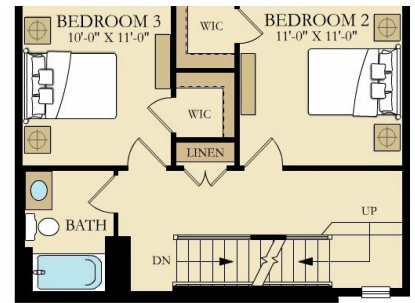

**1322 Rail Stop Drive**  
Woodbridge, VA 22191

**LENNAR®**

Powered by [newhomesguide.com](http://newhomesguide.com)

**Condominium**

SECOND FLOOR

**\$512,390**

**3 Beds | 2 Baths | 4 Levels | 1 Garage | 2,226 Sq Ft**

## Floorplans