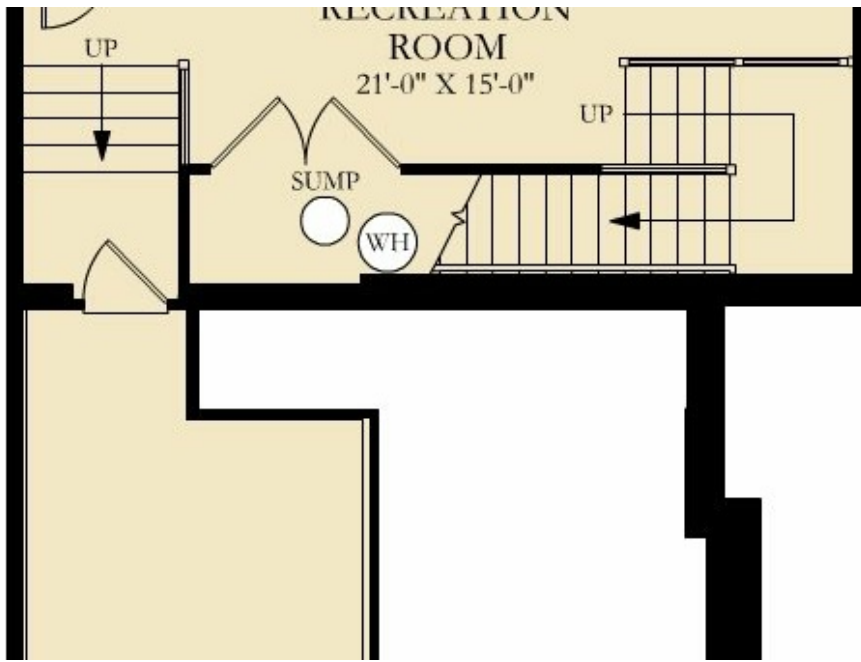

**1322 Rail Stop Drive**  
Woodbridge, VA 22191

**LENNAR®**

Powered by [newhomesguide.com](http://newhomesguide.com)

**Condominium**

SECOND FLOOR

**\$512,390**

**3 Beds | 2 Baths | 4 Levels | 1 Garage | 2,226 Sq Ft**

## Floorplans