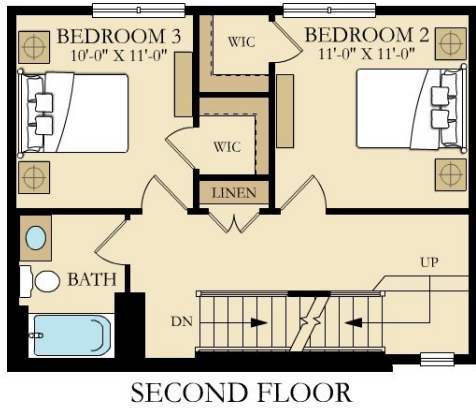

Floorplans