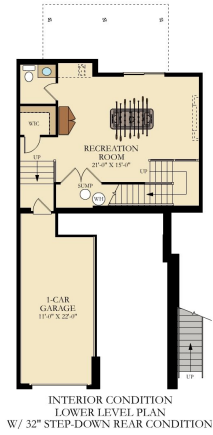

Floorplans