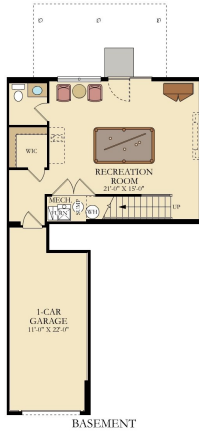

2383 STELLA PLACE
Alexandria, VA 22303

LENNAR®

Powered by [newhomesguide.com](https://www.newhomesguide.com)

Condominium

\$737,640

3 Beds | 2 Baths | 2 Half Baths | 4 Levels | 1 Garage | 2,226 Sq Ft

About This Community

Floorplans

BASEMENT

FIRST FLOOR

SECOND FLOOR

THIRD FLOOR

2383 STELLA PLACE
Alexandria, VA 22303

Floorplans