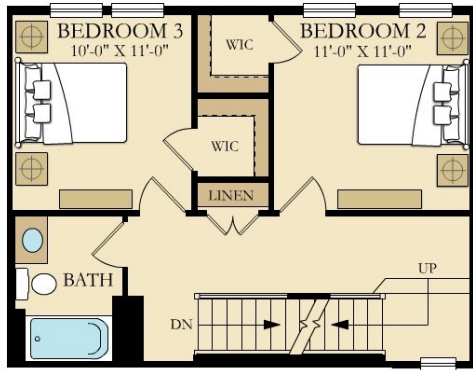

2383 STELLA PLACE
Alexandria, VA 22303

LENNAR®

Powered by [newhomesguide.com](https://www.newhomesguide.com)

Condominium

\$737,640

3 Beds | 2 Baths | 2 Half Baths | 4 Levels | 1 Garage | 2,226 Sq Ft

About This Community

Floorplans

BASEMENT

FIRST FLOOR

SECOND FLOOR

THIRD FLOOR

2383 STELLA PLACE
Alexandria, VA 22303

Floorplans