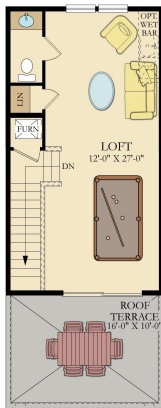

16122 Bowery Street
Rockville, MD 20855

LENNAR®

Powered by newhomesguide.com

Single-Family

\$660,290

3 Beds | 3 Baths | 4 Levels | 2 Garage | 1,743 Sq Ft

Floorplans

SECOND FLOOR

ALTERNATE
SECOND FLOOR

OPTIONAL
GOURMET
KITCHEN

THIRD FLOOR

FOURTH FLOOR

ALTERNATE
LOFT FLOOR

16122 Bowery Street
Rockville, MD 20855

Floorplans