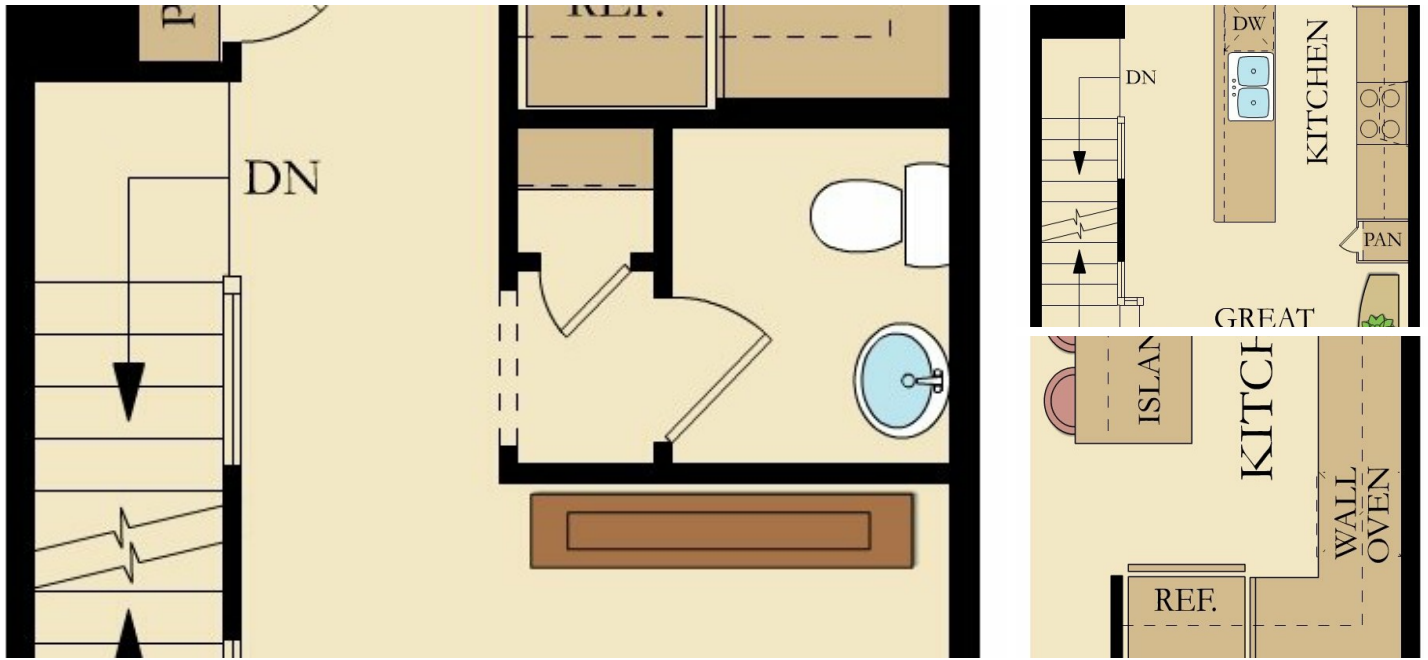

16122 Bowery Street
Rockville, MD 20855

LENNAR®

Powered by newhomesguide.com

Single-Family

\$660,290

3 Beds | 3 Baths | 4 Levels | 2 Garage | 1,743 Sq Ft

Floorplans

SECOND FLOOR

ALTERNATE
SECOND FLOOR

OPTIONAL
GOURMET
KITCHEN

THIRD FLOOR

FOURTH FLOOR

ALTERNATE
LOFT FLOOR

16122 Bowery Street
Rockville, MD 20855

Floorplans