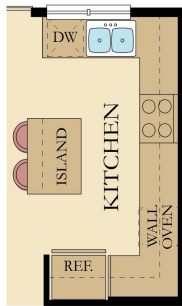

16122 Bowery Street
Rockville, MD 20855

LENNAR®

Powered by newhomesguide.com

Single-Family

\$660,290

3 Beds | 3 Baths | 4 Levels | 2 Garage | 1,743 Sq Ft

Floorplans

SECOND FLOOR

ALTERNATE
SECOND FLOOR

OPTIONAL
GOURMET
KITCHEN

THIRD FLOOR

FOURTH FLOOR

ALTERNATE
LOFT FLOOR

16122 Bowery Street
Rockville, MD 20855

Floorplans