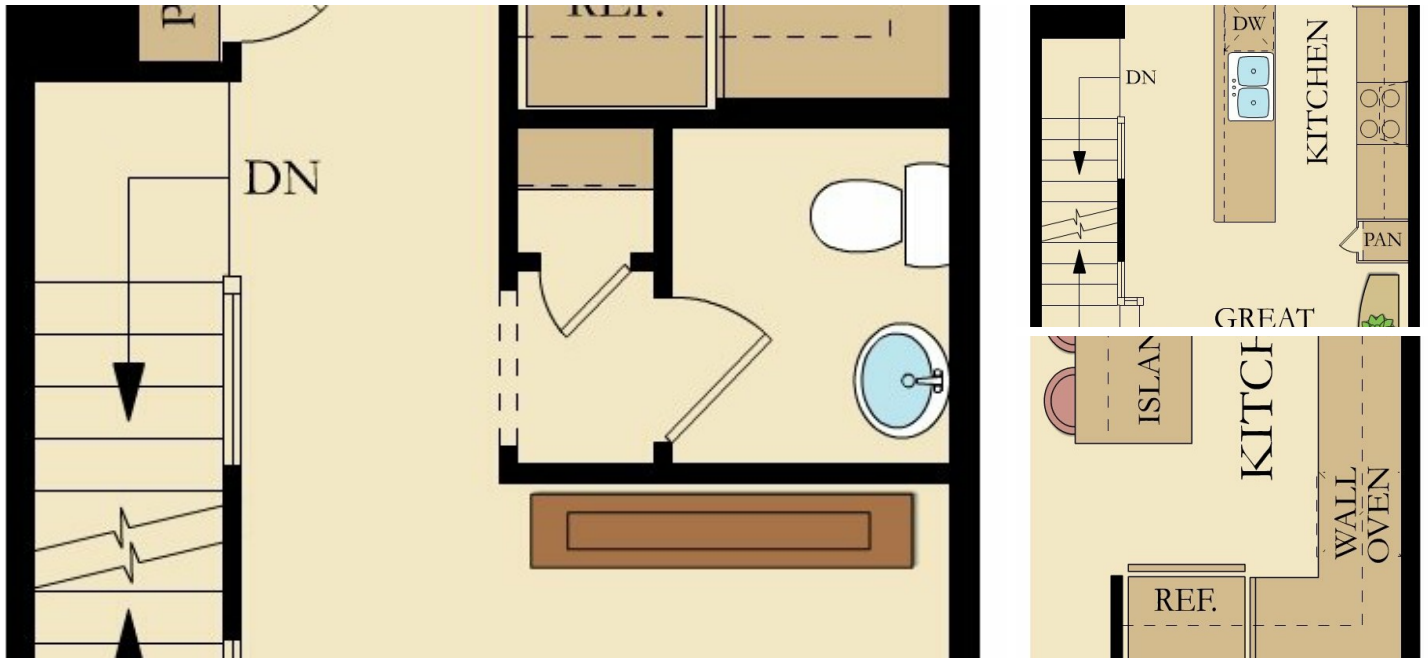

**16150 Bowery Street**  
Rockville, MD 20855

**LENNAR®**

Powered by [newhomesguide.com](http://newhomesguide.com)

Single-Family

**\$670,940**

**3 Beds | 3 Baths | 4 Levels | 2 Garage | 1,743 Sq Ft**

**About This Community**

**Floorplans**

SECOND FLOOR

ALTERNATE  
SECOND FLOOR

OPTIONAL  
GOURMET  
KITCHEN

THIRD FLOOR

FOURTH FLOOR

ALTERNATE  
LOFT FLOOR

**16150 Bowery Street**  
Rockville, MD 20855

## Floorplans