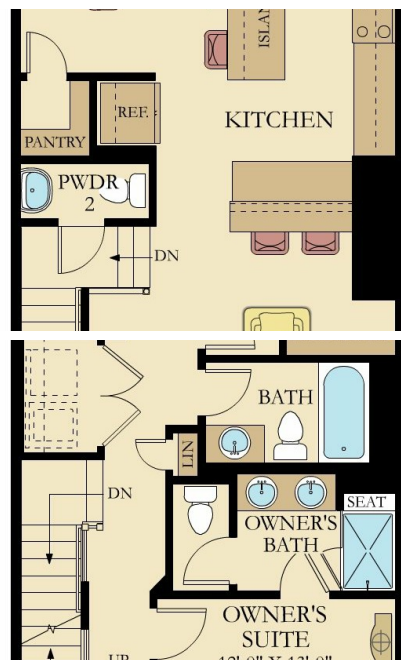

**215 Johnson Meadow Street**  
Gaithersburg, MD 20878

**LENNAR®**

Powered by [newhomesguide.com](http://newhomesguide.com)

Single-Family

**\$634,990**

**3 Beds | 2 Baths | 1 Half Bath | 3 Levels | 2 Garage | 1,945 Sq Ft**

## Floorplans

OPTIONAL BEDROOM 5/BATH

FIRST FLOOR