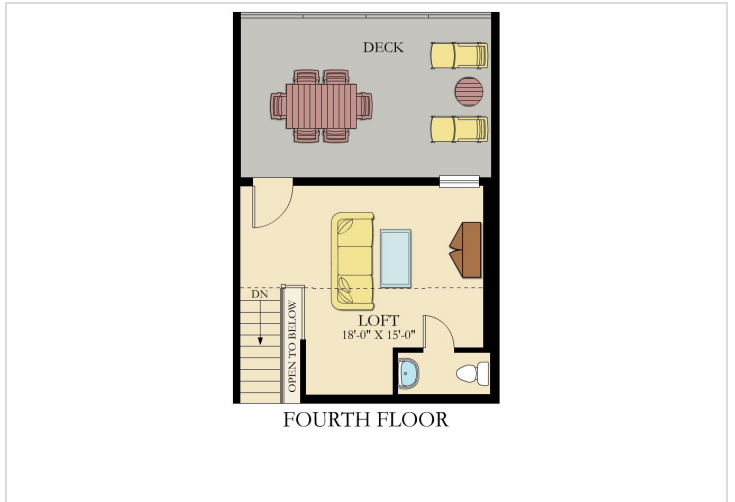

**215 Johnson Meadow Street**  
Gaithersburg, MD 20878

**LENNAR®**

Powered by [newhomesguide.com](http://newhomesguide.com)

Single-Family

**\$634,990**

**3 Beds | 2 Baths | 1 Half Bath | 3 Levels | 2 Garage | 1,945 Sq Ft**

## Floorplans

OPTIONAL BEDROOM 5/BATH

FIRST FLOOR