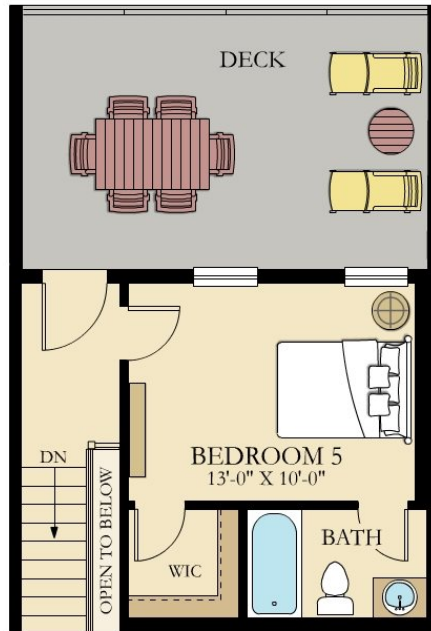

**215 Johnson Meadow Street**  
Gaithersburg, MD 20878

**LENNAR®**

Powered by [newhomesguide.com](http://newhomesguide.com)

Single-Family

**\$634,990**

**3 Beds | 2 Baths | 1 Half Bath | 3 Levels | 2 Garage | 1,945 Sq Ft**

## Floorplans

OPTIONAL BEDROOM 5/BATH

FIRST FLOOR