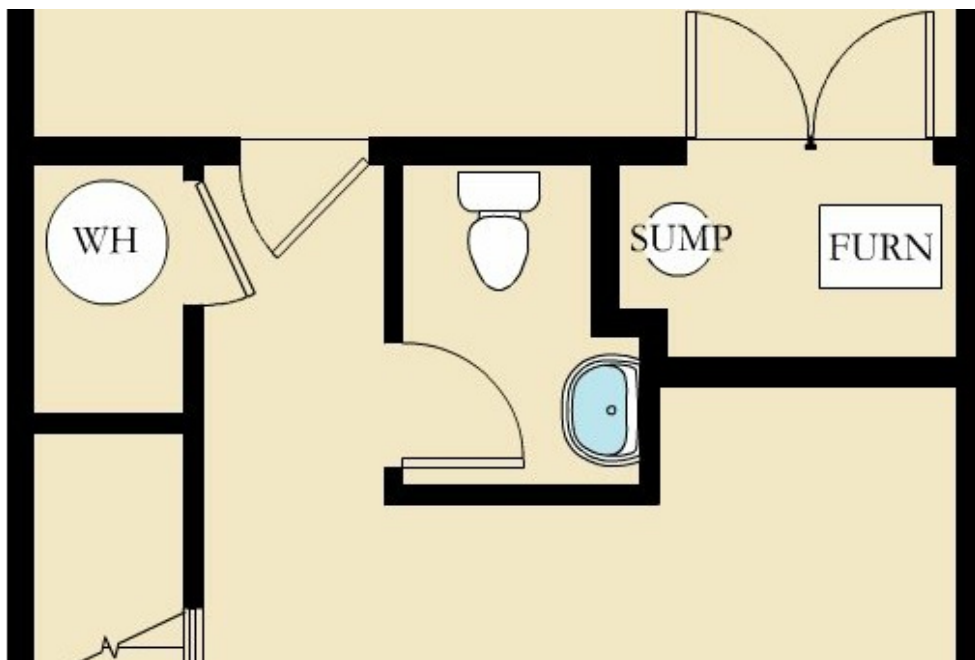

**215 Johnson Meadow Street**  
Gaithersburg, MD 20878

**LENNAR®**

Powered by [newhomesguide.com](http://newhomesguide.com)

Single-Family

**\$634,990**

**3 Beds | 2 Baths | 1 Half Bath | 3 Levels | 2 Garage | 1,945 Sq Ft**

## Floorplans

OPTIONAL BEDROOM 5/BATH

FIRST FLOOR