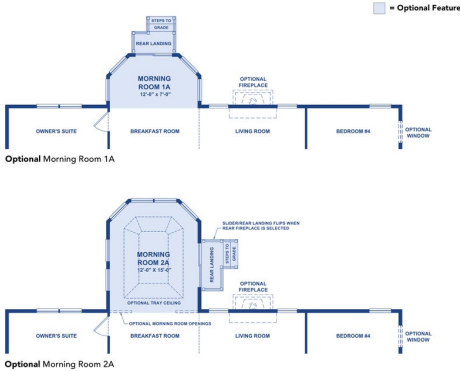

THE DRAKE

ANGLED MORNING ROOM OPTIONS