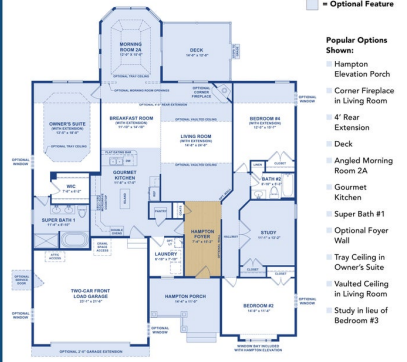

THE DRAKE

FIRST FLOOR OPTIONS