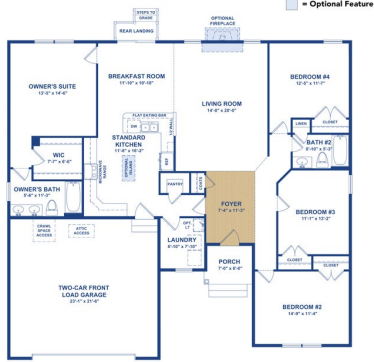

Floorplans

THE DRAKE

FIRST FLOOR PLAN

Welcome Home To The Drake