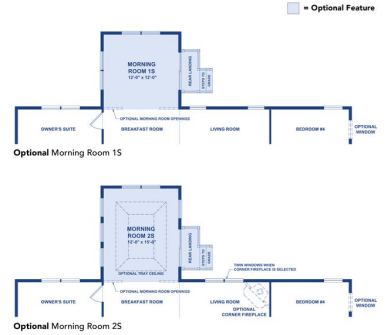

THE DRAKE

SQUARE MORNING ROOM OPTIONS