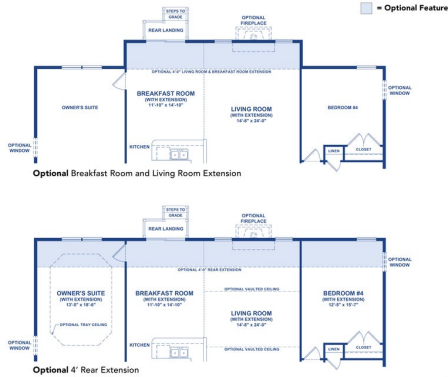

THE DRAKE

EXTENSION OPTIONS