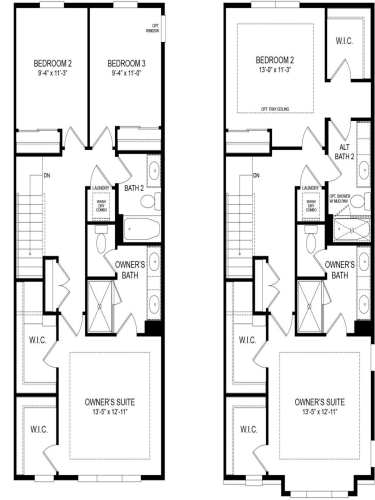

SECOND LEVEL FLOORPLAN

SECOND FLOOR PLAN