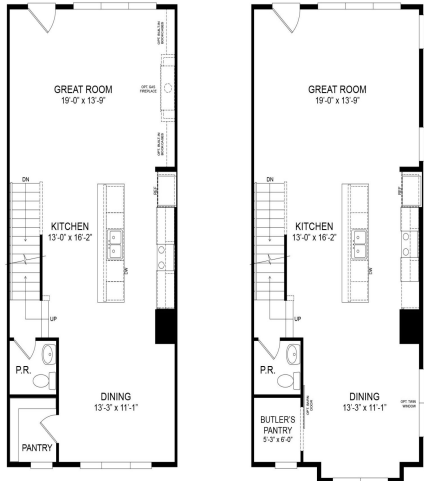

Floorplans

FIRST LEVEL FLOORPLAN

FIRST FLOOR PLAN