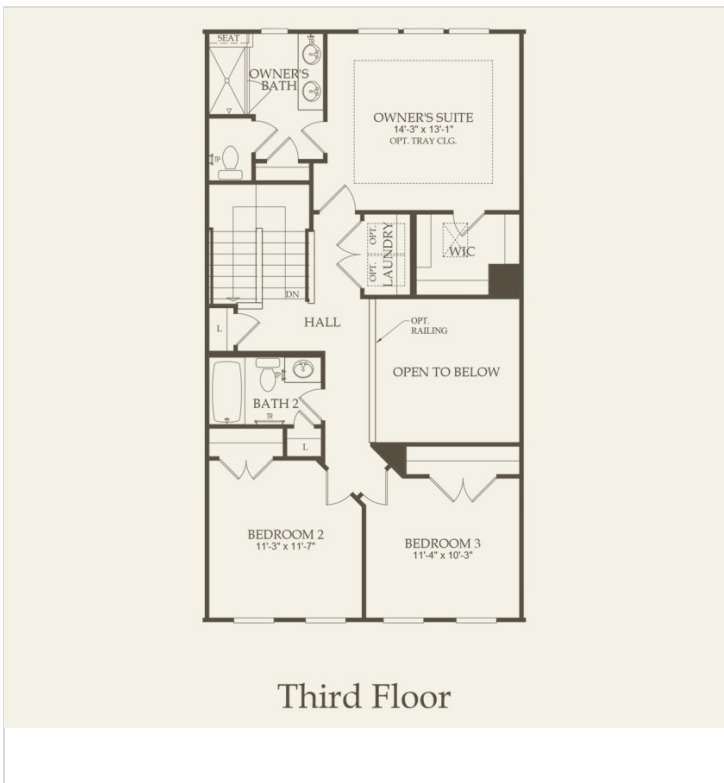

Powered by [newhomesguide.com](https://www.newhomesguide.com)

Base Price

\$589,990

3 Beds | 2 Baths | 1 Half Bath | 2 Garage

About This Plan

4-Story Plymouth End Unit top features include: The Plymouth is a versatile townhome with convenient space on the first floor can be used as office space for your business with a separate entry. Enjoy a beautiful 2-story caf and the option to add a 4th floor loft and impressive rooftop terrace.; First Floor Game Room; First Floor Office with Separate Entrance

About This Community

4-Story Plymouth End Unit top features include: The Plymouth is a versatile townhome with convenient space on the first floor can be used as office space for your business with a separate entry. Enjoy a beautiful 2-story caf and the option to add a 4th floor loft and impressive rooftop terrace.; First Floor Game Room; First Floor Office with Separate Entrance

Floorplans

First Floor

Second Floor

Third Floor

Habitable Attic w/ Rear Terrace Options