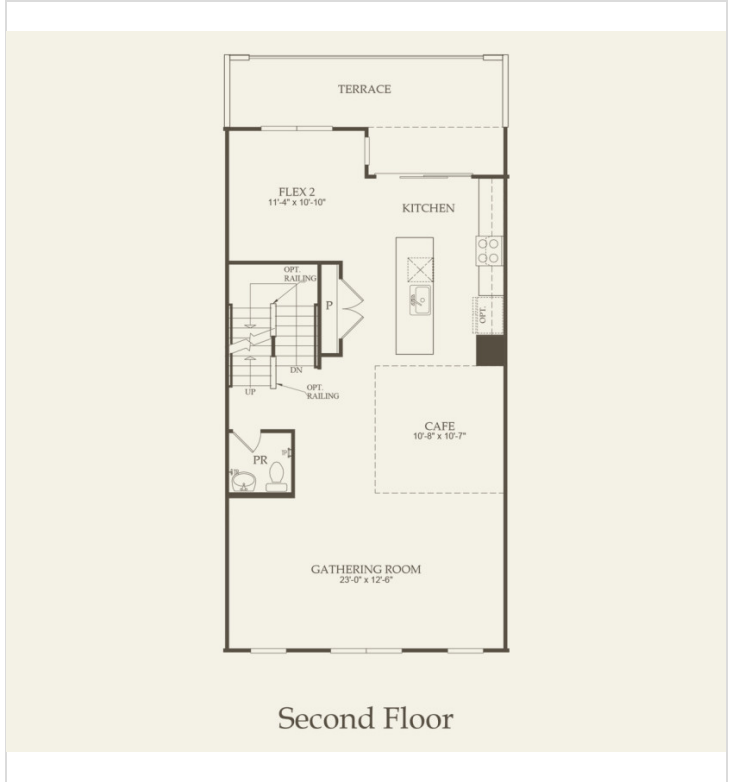

Powered by [newhomesguide.com](https://www.newhomesguide.com)

Base Price

\$589,990

3 Beds | 2 Baths | 1 Half Bath | 2 Garage

About This Plan

4-Story Plymouth End Unit top features include: The Plymouth is a versatile townhome with convenient space on the first floor can be used as office space for your business with a separate entry. Enjoy a beautiful 2-story caf and the option to add a 4th floor loft and impressive rooftop terrace.; First Floor Game Room; First Floor Office with Separate Entrance

About This Community

4-Story Plymouth End Unit top features include: The Plymouth is a versatile townhome with convenient space on the first floor can be used as office space for your business with a separate entry. Enjoy a beautiful 2-story caf and the option to add a 4th floor loft and impressive rooftop terrace.; First Floor Game Room; First Floor Office with Separate Entrance

Floorplans

First Floor

Second Floor

Third Floor

Habitable Attic w/ Rear Terrace Options