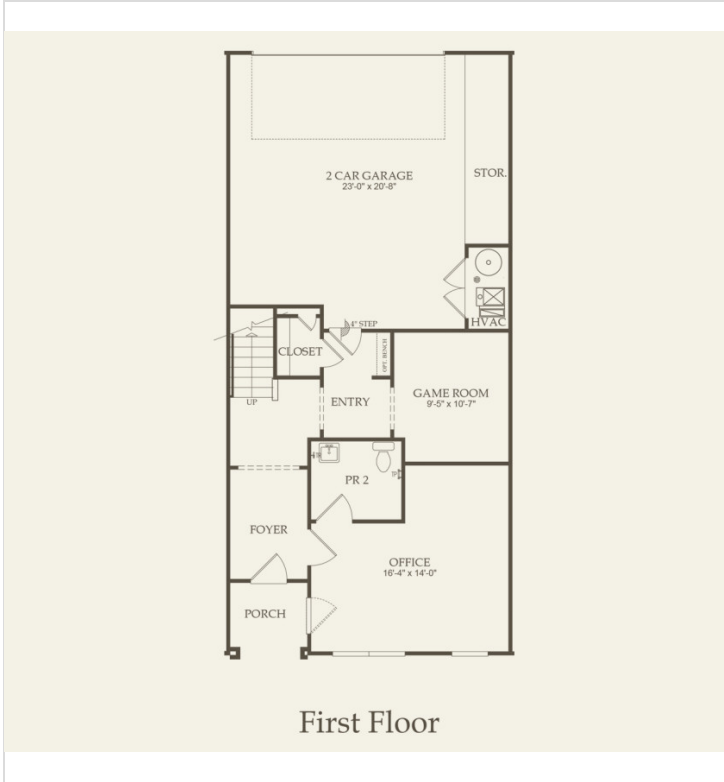

Powered by [newhomesguide.com](https://www.newhomesguide.com)

Base Price

\$589,990

3 Beds | 2 Baths | 1 Half Bath | 2 Garage

About This Plan

4-Story Plymouth End Unit top features include: The Plymouth is a versatile townhome with convenient space on the first floor can be used as office space for your business with a separate entry. Enjoy a beautiful 2-story caf and the option to add a 4th floor loft and impressive rooftop terrace.; First Floor Game Room; First Floor Office with Separate Entrance

About This Community

4-Story Plymouth End Unit top features include: The Plymouth is a versatile townhome with convenient space on the first floor can be used as office space for your business with a separate entry. Enjoy a beautiful 2-story caf and the option to add a 4th floor loft and impressive rooftop terrace.; First Floor Game Room; First Floor Office with Separate Entrance

Floorplans

First Floor

Second Floor

Third Floor

Habitable Attic w/ Rear Terrace Options