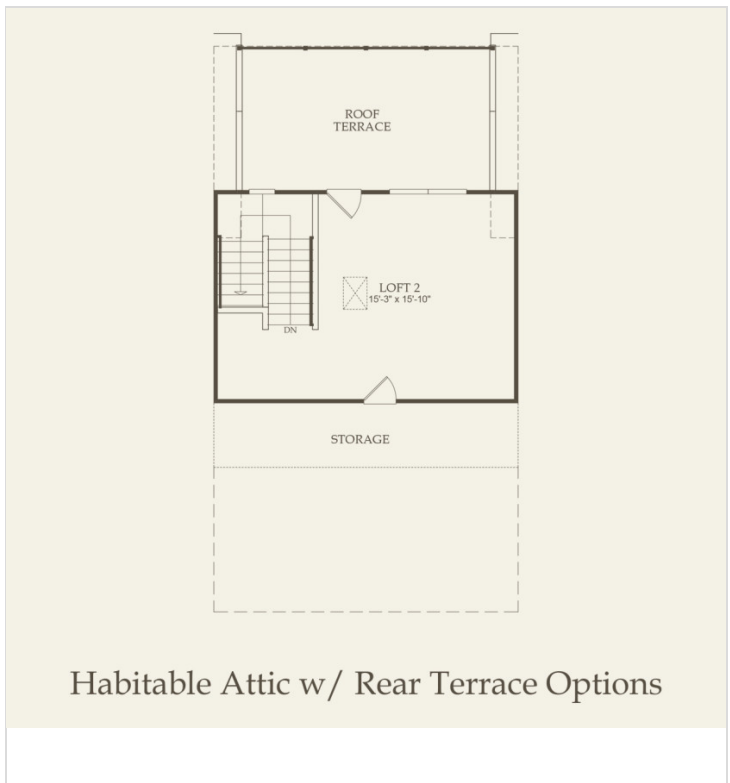

Powered by [newhomesguide.com](https://www.newhomesguide.com)

Base Price

\$589,990

3 Beds | 2 Baths | 1 Half Bath | 2 Garage

About This Plan

4-Story Plymouth End Unit top features include: The Plymouth is a versatile townhome with convenient space on the first floor can be used as office space for your business with a separate entry. Enjoy a beautiful 2-story caf and the option to add a 4th floor loft and impressive rooftop terrace.; First Floor Game Room; First Floor Office with Separate Entrance

About This Community

4-Story Plymouth End Unit top features include: The Plymouth is a versatile townhome with convenient space on the first floor can be used as office space for your business with a separate entry. Enjoy a beautiful 2-story caf and the option to add a 4th floor loft and impressive rooftop terrace.; First Floor Game Room; First Floor Office with Separate Entrance

Floorplans

First Floor

Second Floor

Third Floor

Habitable Attic w/ Rear Terrace Options